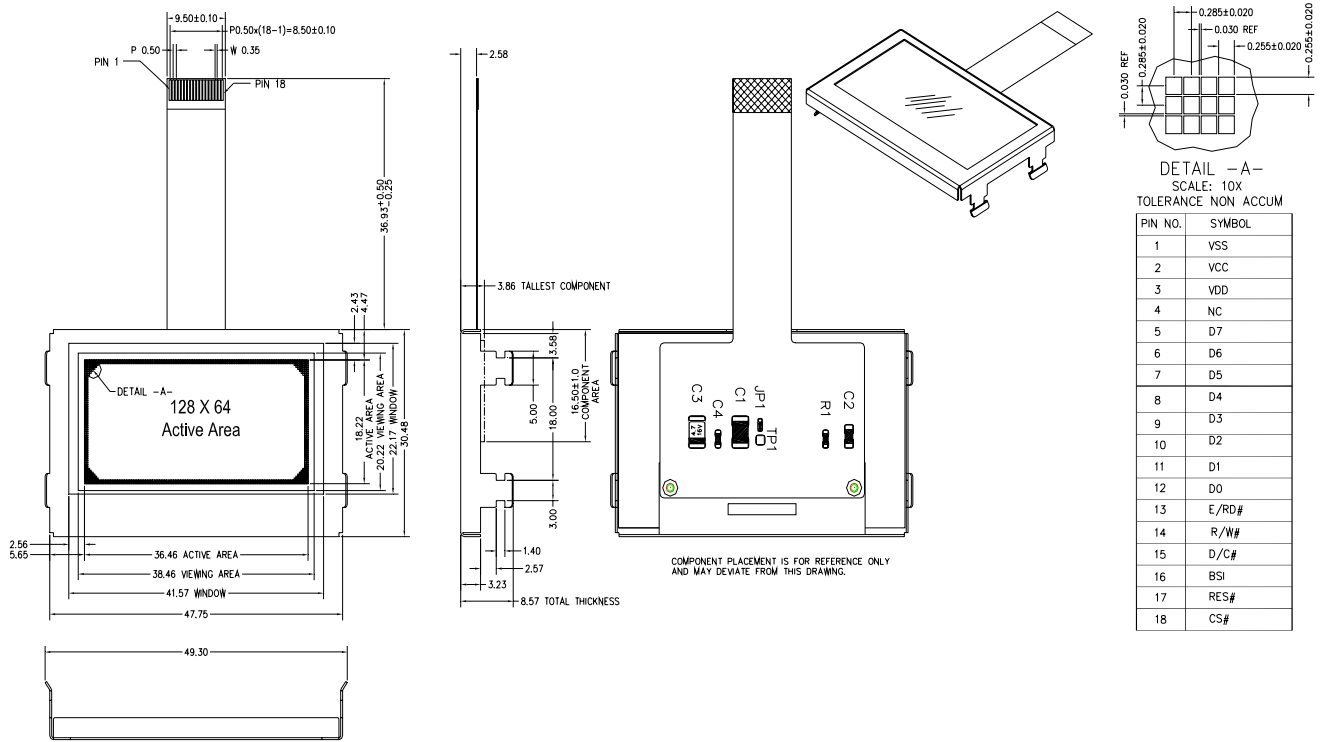

## Specifications

<b>Display Format</b>	128 Columns x 64 Rows				
<b>Diagonal</b>	1.6 inch				
<b>Pixel Pitch</b>	0.285 (W) x 0.285 (H) mm				
<b>Color, Luminance &amp; lifetime</b>	Color	CIE x	CIE y	Cd/m <sup>2</sup>	Lifetime hrs, 25°C
	Elegance Yellow	0.46	0.54	100	40K
				150	10K
	Lime Green	0.37	0.62	100	10K
Tiger Orange	0.63	0.37	60	10K	
<b>Grayscale</b>	4 bit				
<b>Active Area</b>	36.46 (W) X 18.22 (H) mm				
<b>Module Size</b>	47.75 (W) X 30.48 (H) X 3.83* mm (T) *including bezel				
<b>Viewing Angle</b>	180°				
<b>Contrast Ratio</b>	2000:1 dark ambient				
<b>Temperature</b>	-30°C to 70°C				
<b>Logic Voltage</b>	2.4V – 3.5V				
<b>Supply Voltage</b>	12V				
<b>Power Cons.</b>	0.05 mW (sleep mode)				
<b>Interface</b>	Parallel/Serial				
<b>Driver</b>	SSD0323				
<b>Weight</b>	8.8g typical				

# Mechanical Dimensions and Pin Description